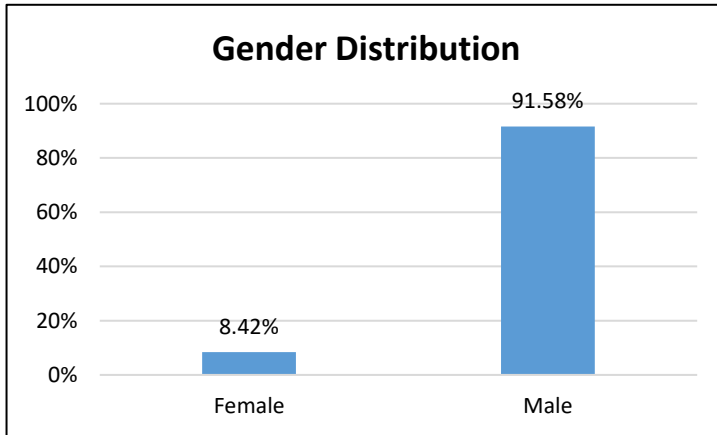

Pretrial Services Weekly Report

Electronic Monitoring Population Demographics 1/20/2023

Radio Frequency Monitoring (RF) population:	938
GPS Monitoring population:	702

Radio Frequency (RF) Monitoring

GPS Monitoring