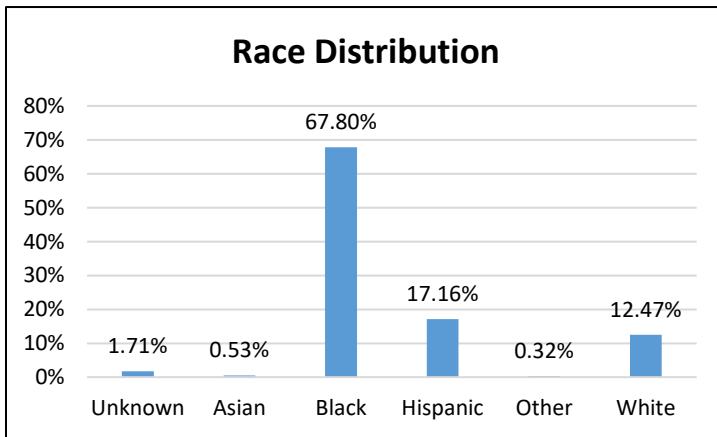

Pretrial Services Weekly Report

Electronic Monitoring Population Demographics 1/20/2023

Radio Frequency Monitoring (RF) population:	938
GPS Monitoring population:	702

Radio Frequency (RF) Monitoring

GPS Monitoring