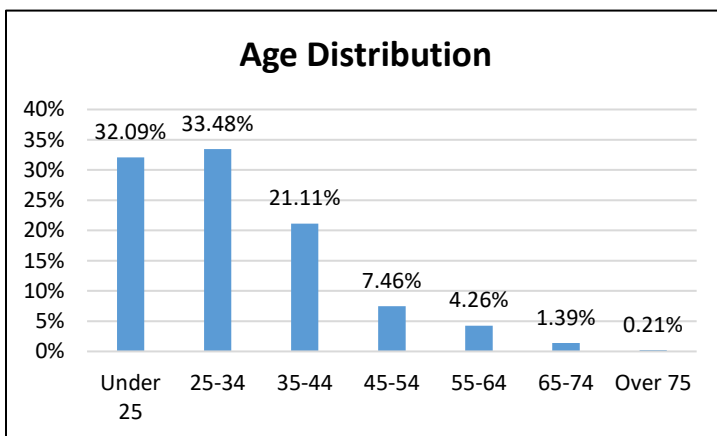

Pretrial Services Weekly Report

Electronic Monitoring Population Demographics 1/20/2023

Radio Frequency Monitoring (RF) population:	938
GPS Monitoring population:	702

Radio Frequency (RF) Monitoring

GPS Monitoring